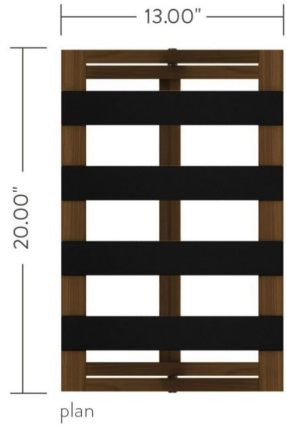

# Wood Luggage Rack - *Evolution Series*

*Shown in Teak Sungkai with Black Webbing Straps*

- Hand-crafted from solid wood
- Holds up to 200lbs static weight
- Available in a variety of wood tones
- Durable black webbing straps