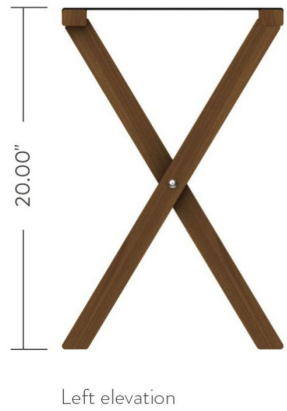

# Wood Luggage Rack - *Evolution Series*

*Shown in Teak Sungkai with Black Webbing Straps*

- Hand-crafted from solid wood
- Holds up to 200lbs static weight
- Available in a variety of wood tones
- Durable black webbing straps